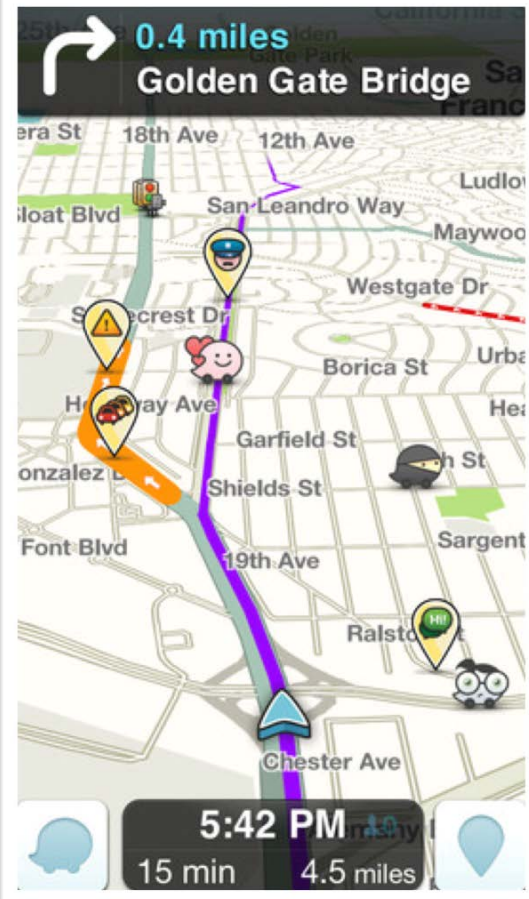

An aerial photograph of the city of Nice, France. The image shows the city's coastline along the Mediterranean Sea, with a prominent promenade and buildings. The surrounding area is characterized by rolling hills and greenery. The word "NICE" is overlaid in large white letters in the bottom left corner.

■ Time waisting

■ Gas

■ Environmental damage

Bouchon de 110km!! 10 jours!!!

Here are 200 people in 177 cars

Telecom Valley

Animateur Azuréen du Numérique

A8 mon amour...

La ville est un univers de données

Telecom Valley

Animateur Azuréen du Numérique

Un unique écosystème

Bus/Metro/Taxi

Tourist Information

Stationnement

Parking